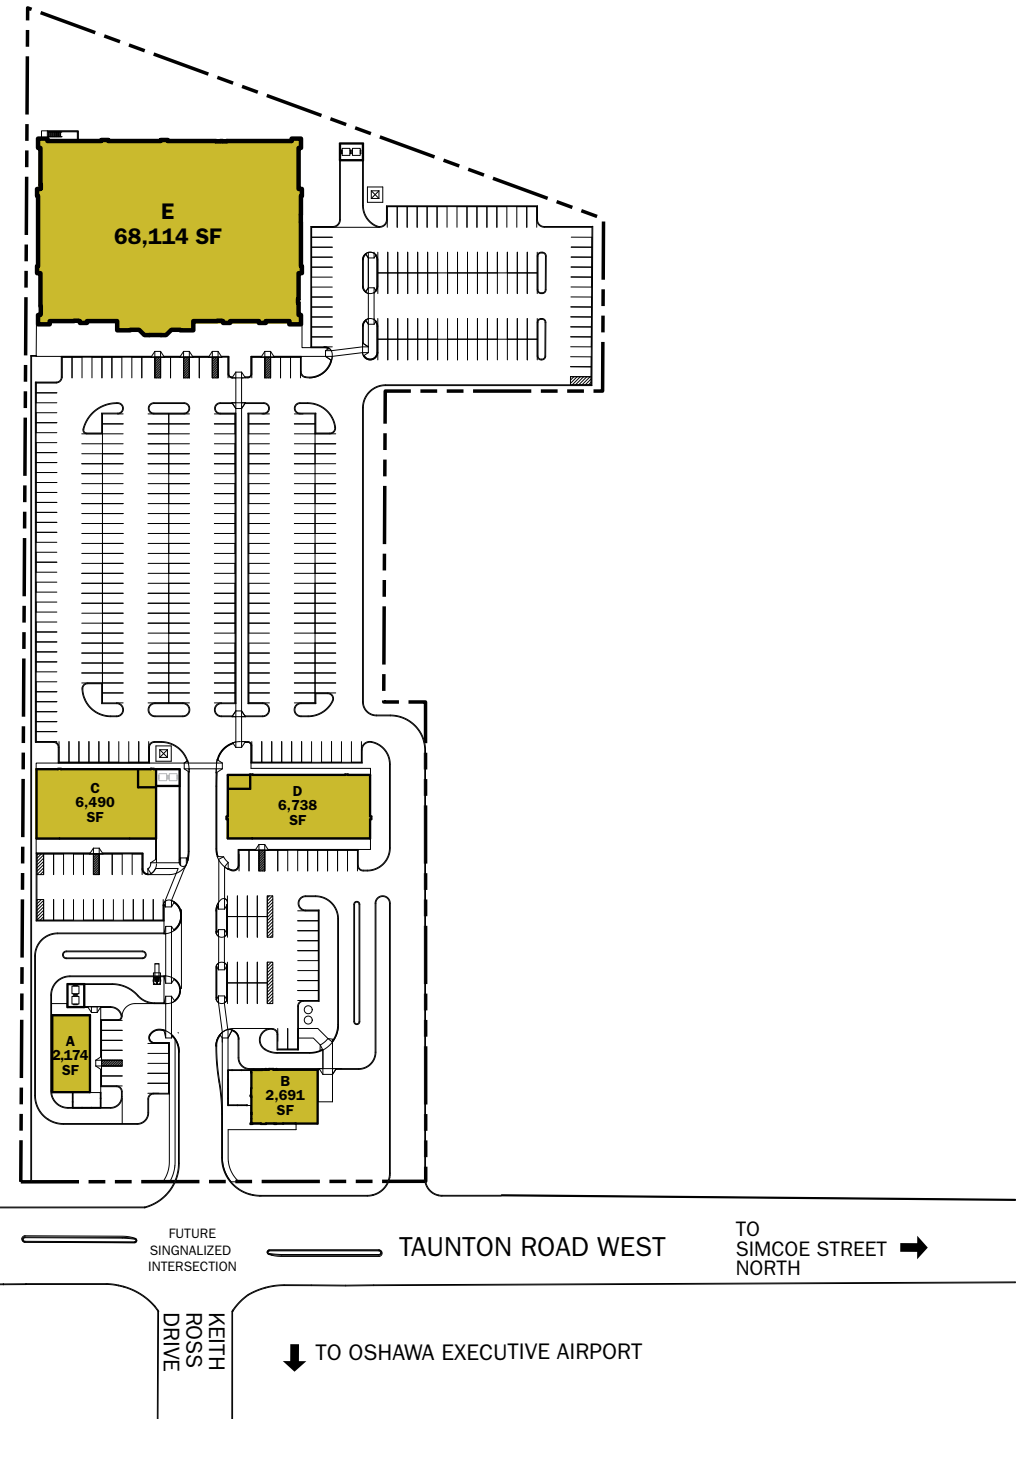

SITE FEATURES

- Located along the busy Taunton Road corridor
- Directly across from The Oshawa Executive Airport

TOTAL GLA

86,200 sq. ft.

DEMOGRAPHICS

Population

52,421 (3 km)
152,014 (5 km)

Average Household Income

\$105,732 (3 km)
\$108,206 (5 km)

Employment

7,159 (3 km)
44,881 (5 km)

■ AVAILABLE SPACE
■ LEASED SPACE