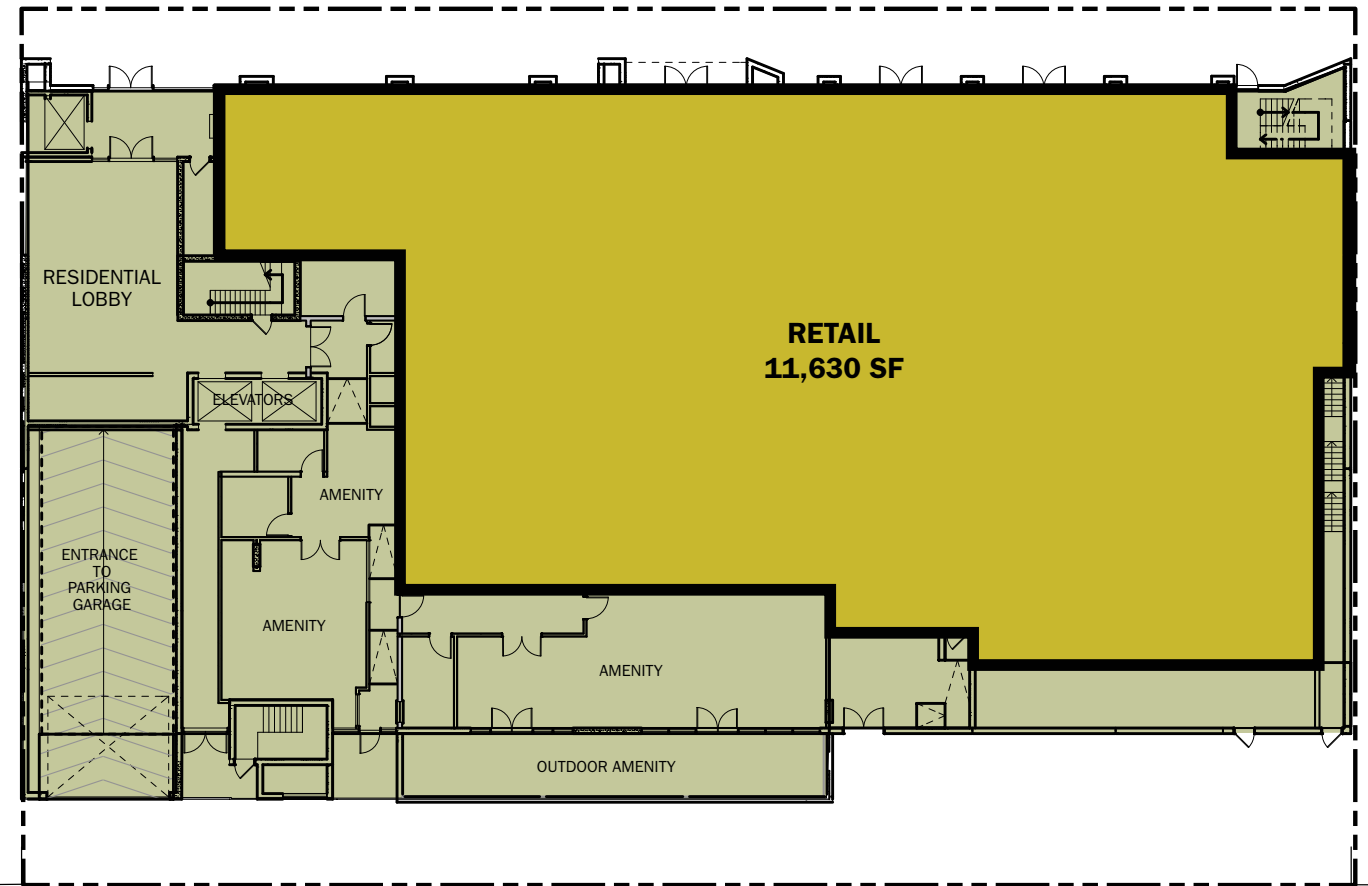

### Employment

53,811 (3 km)  
115,806 (5 km)

← TO ROYAL YORK ROAD

BLOOR STREET WEST

TO PRINCE EDWARD DRIVE →

LANE WAY

- AVAILABLE SPACE
- LEASED SPACE
- RESIDENTIAL SPACE