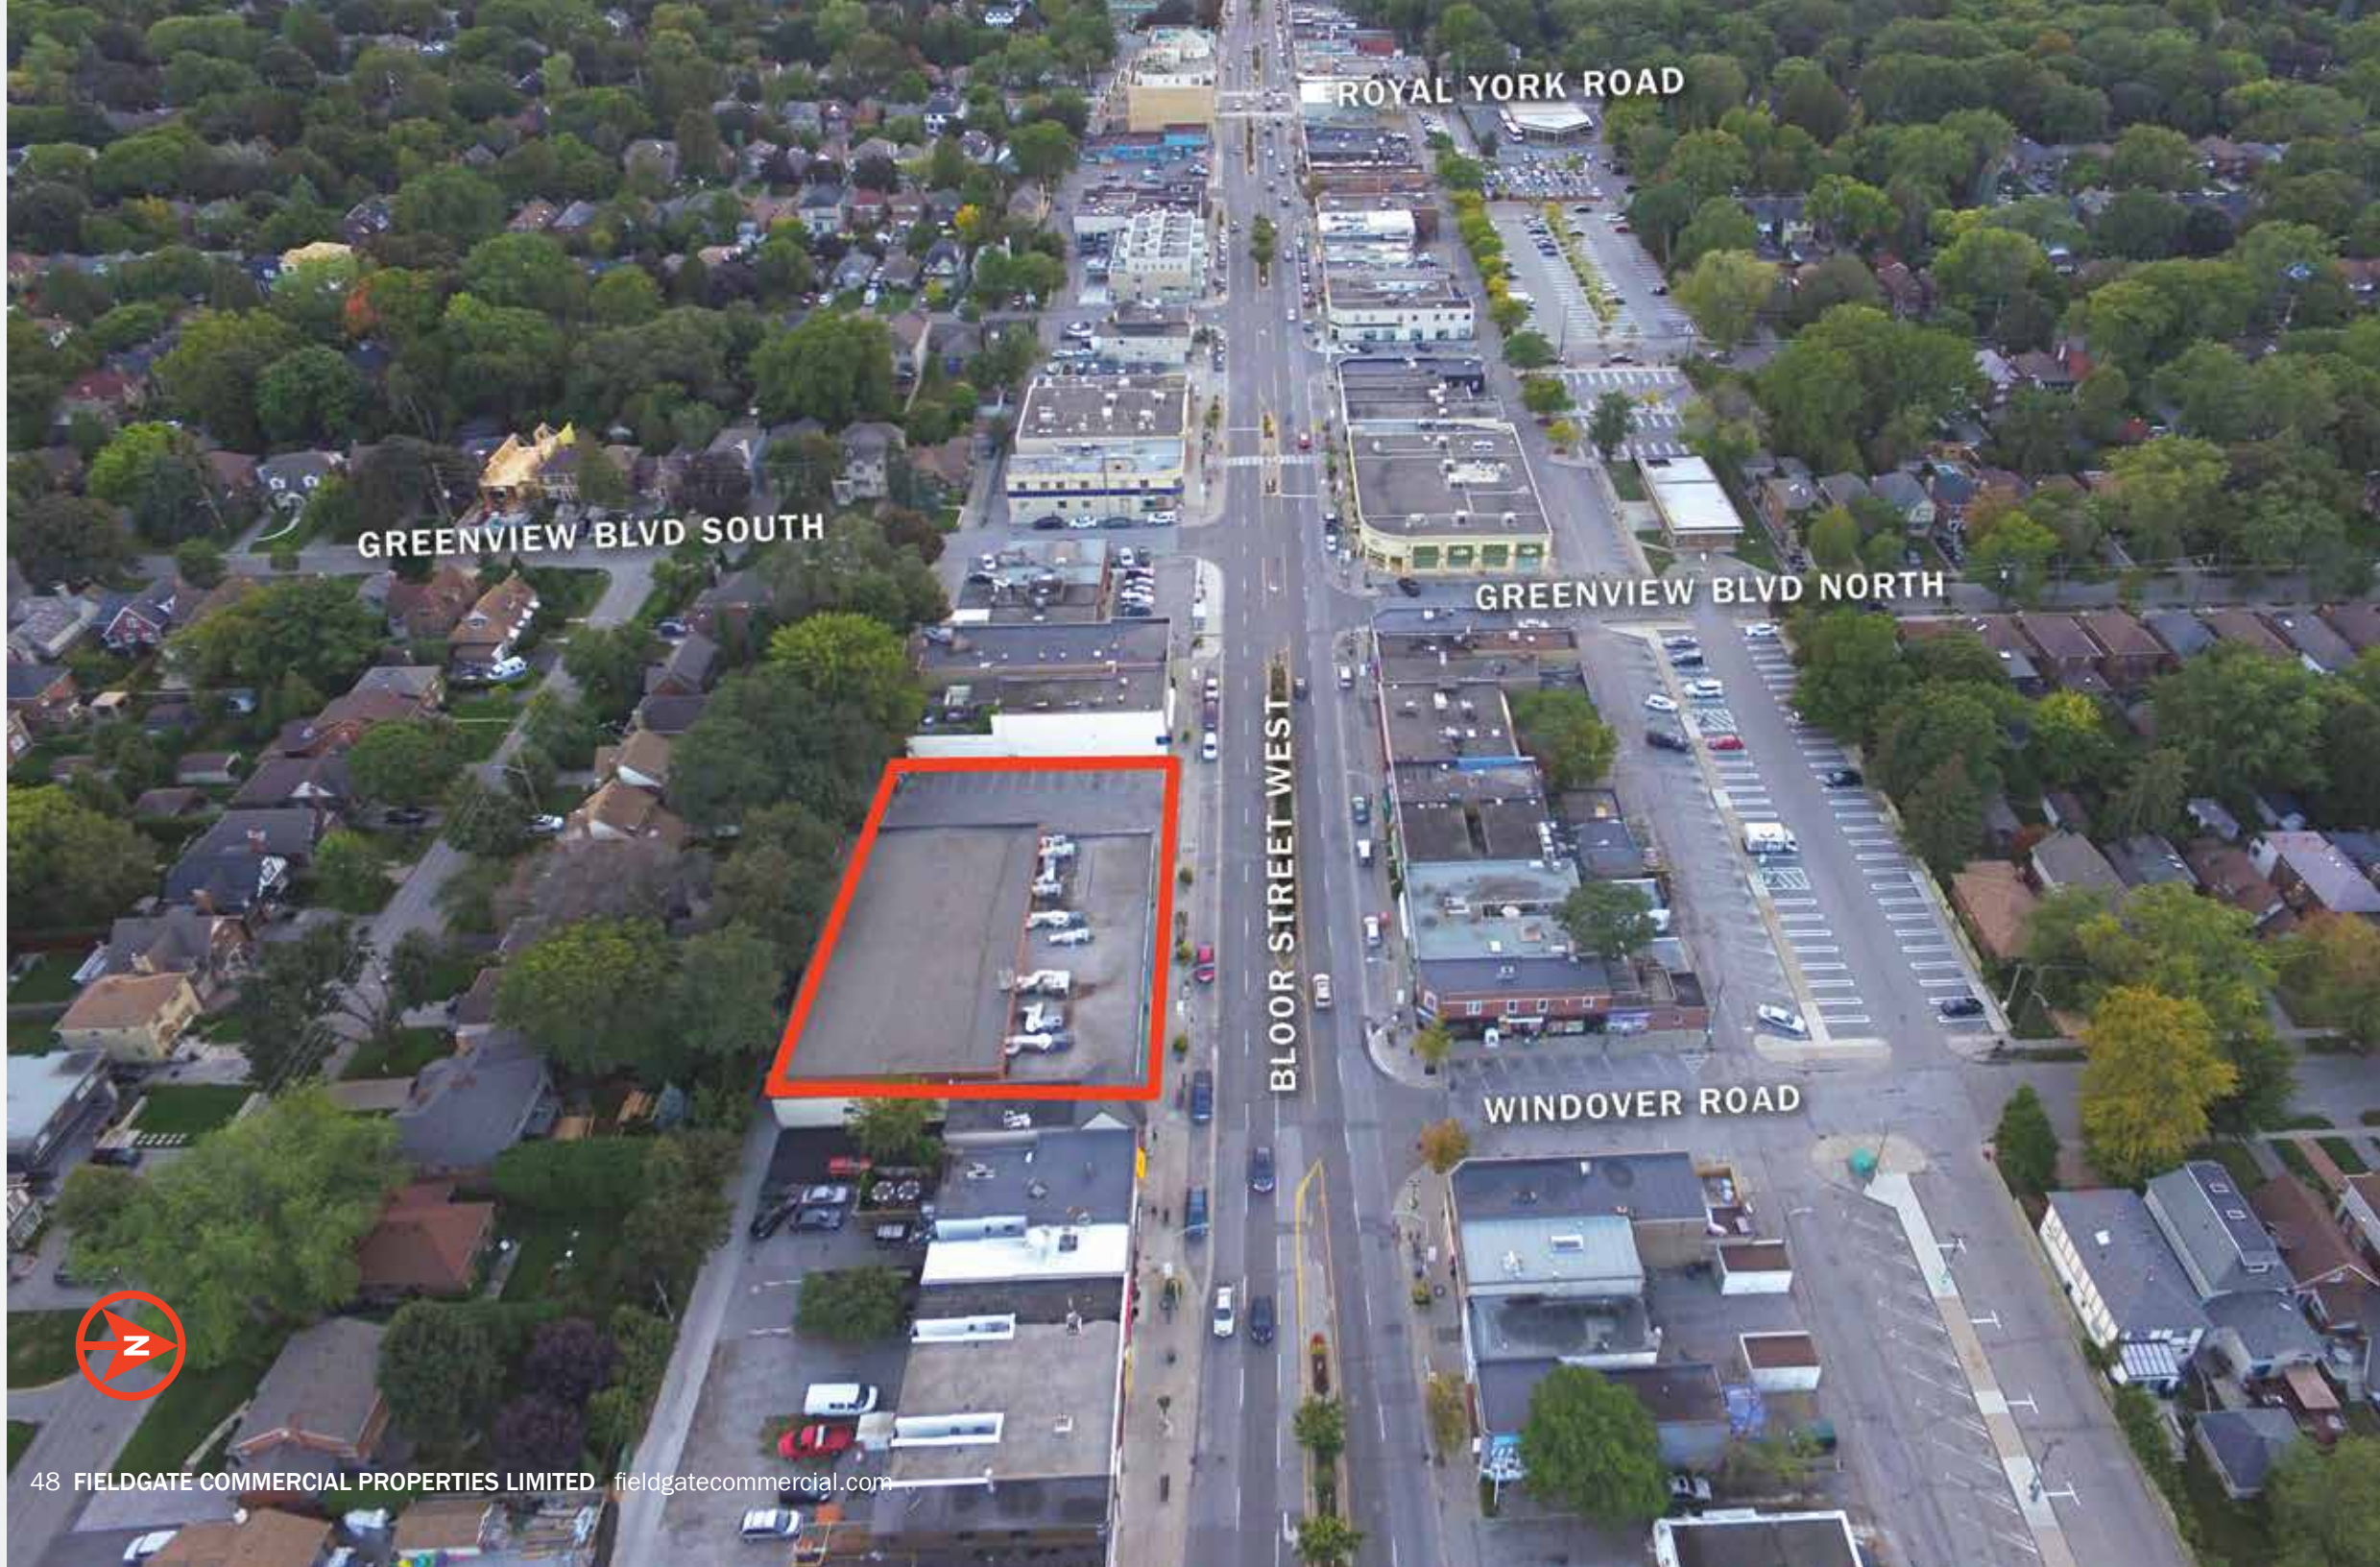

**BLOOR ST W & PRINCE EDWARD DR**  
TORONTO, ONTARIO

ROYAL YORK ROAD

GREENVIEW BLVD SOUTH

GREENVIEW BLVD NORTH

BLOOR STREET WEST

WINDOVER ROAD

# BLOOR ST W & PRINCE EDWARD DR

TORONTO, ONTARIO

## LOCATION

2915 Bloor St W  
Toronto, Ontario

## SITE FEATURES

- Located in The Kingsway's urban area within a high pedestrian traffic area
- Close proximity to Royal York subway station