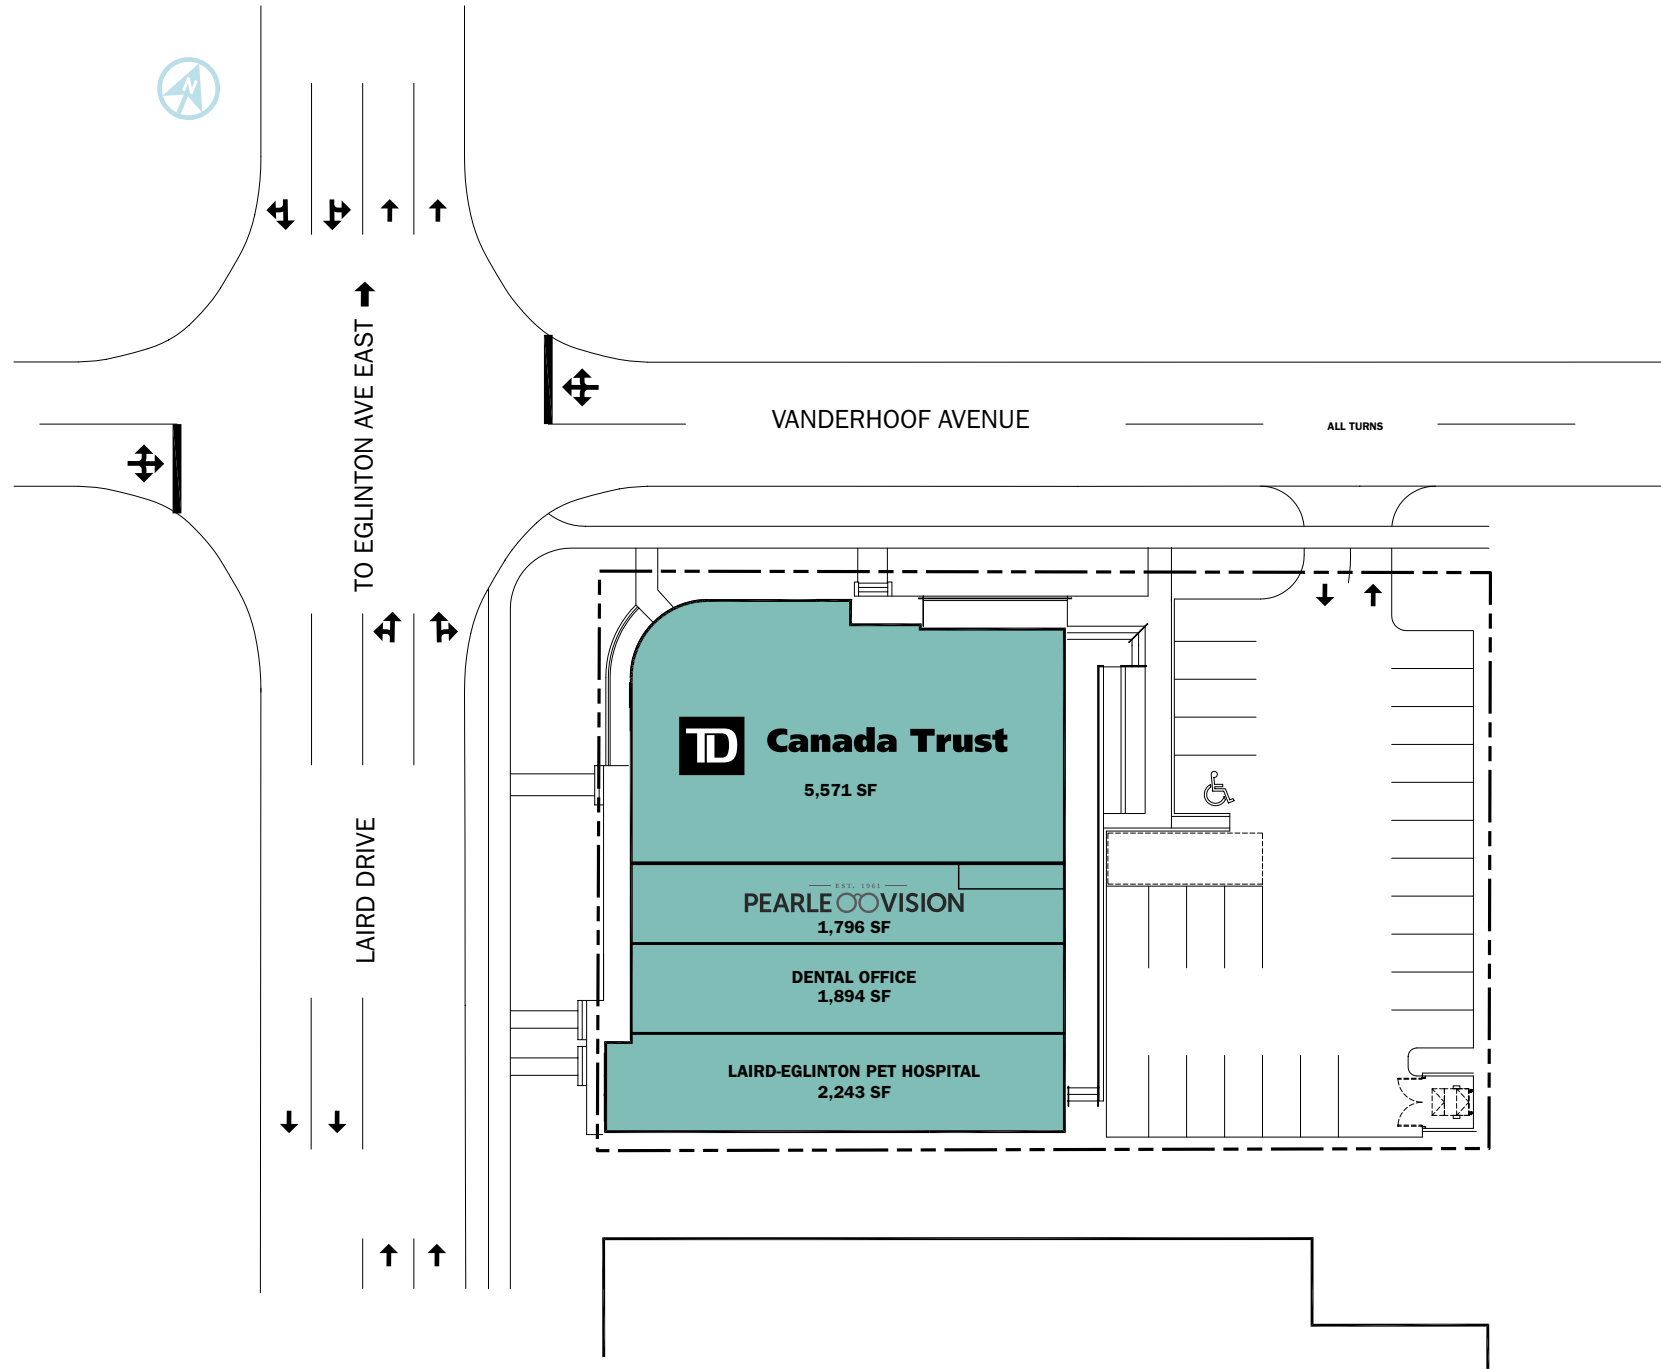

EGLINTON AVE E & LAIRD DR

TORONTO, ONTARIO

LOCATION

Laird Dr south of Eglinton Ave at Vanderhoof Ave
Toronto, Ontario

SITE FEATURES

- Prominent exposure on Laird Dr.
- Centrally located in Leaside

TENANTS

TD Canada Trust
Pearle Vision
Laird-Eglinton Pet Hospital
Dental Office

TOTAL GLA

10,000 sq. ft.

DEMOGRAPHICS

Population

152,724 (3 km)
430,001 (5 km)

Average Household Income

$147,560 (3 km)
$169,917 (5 km)

Employment

88,928 (3 km)
256,313 (5 km)

■ AVAILABLE SPACE
■ LEASED SPACE