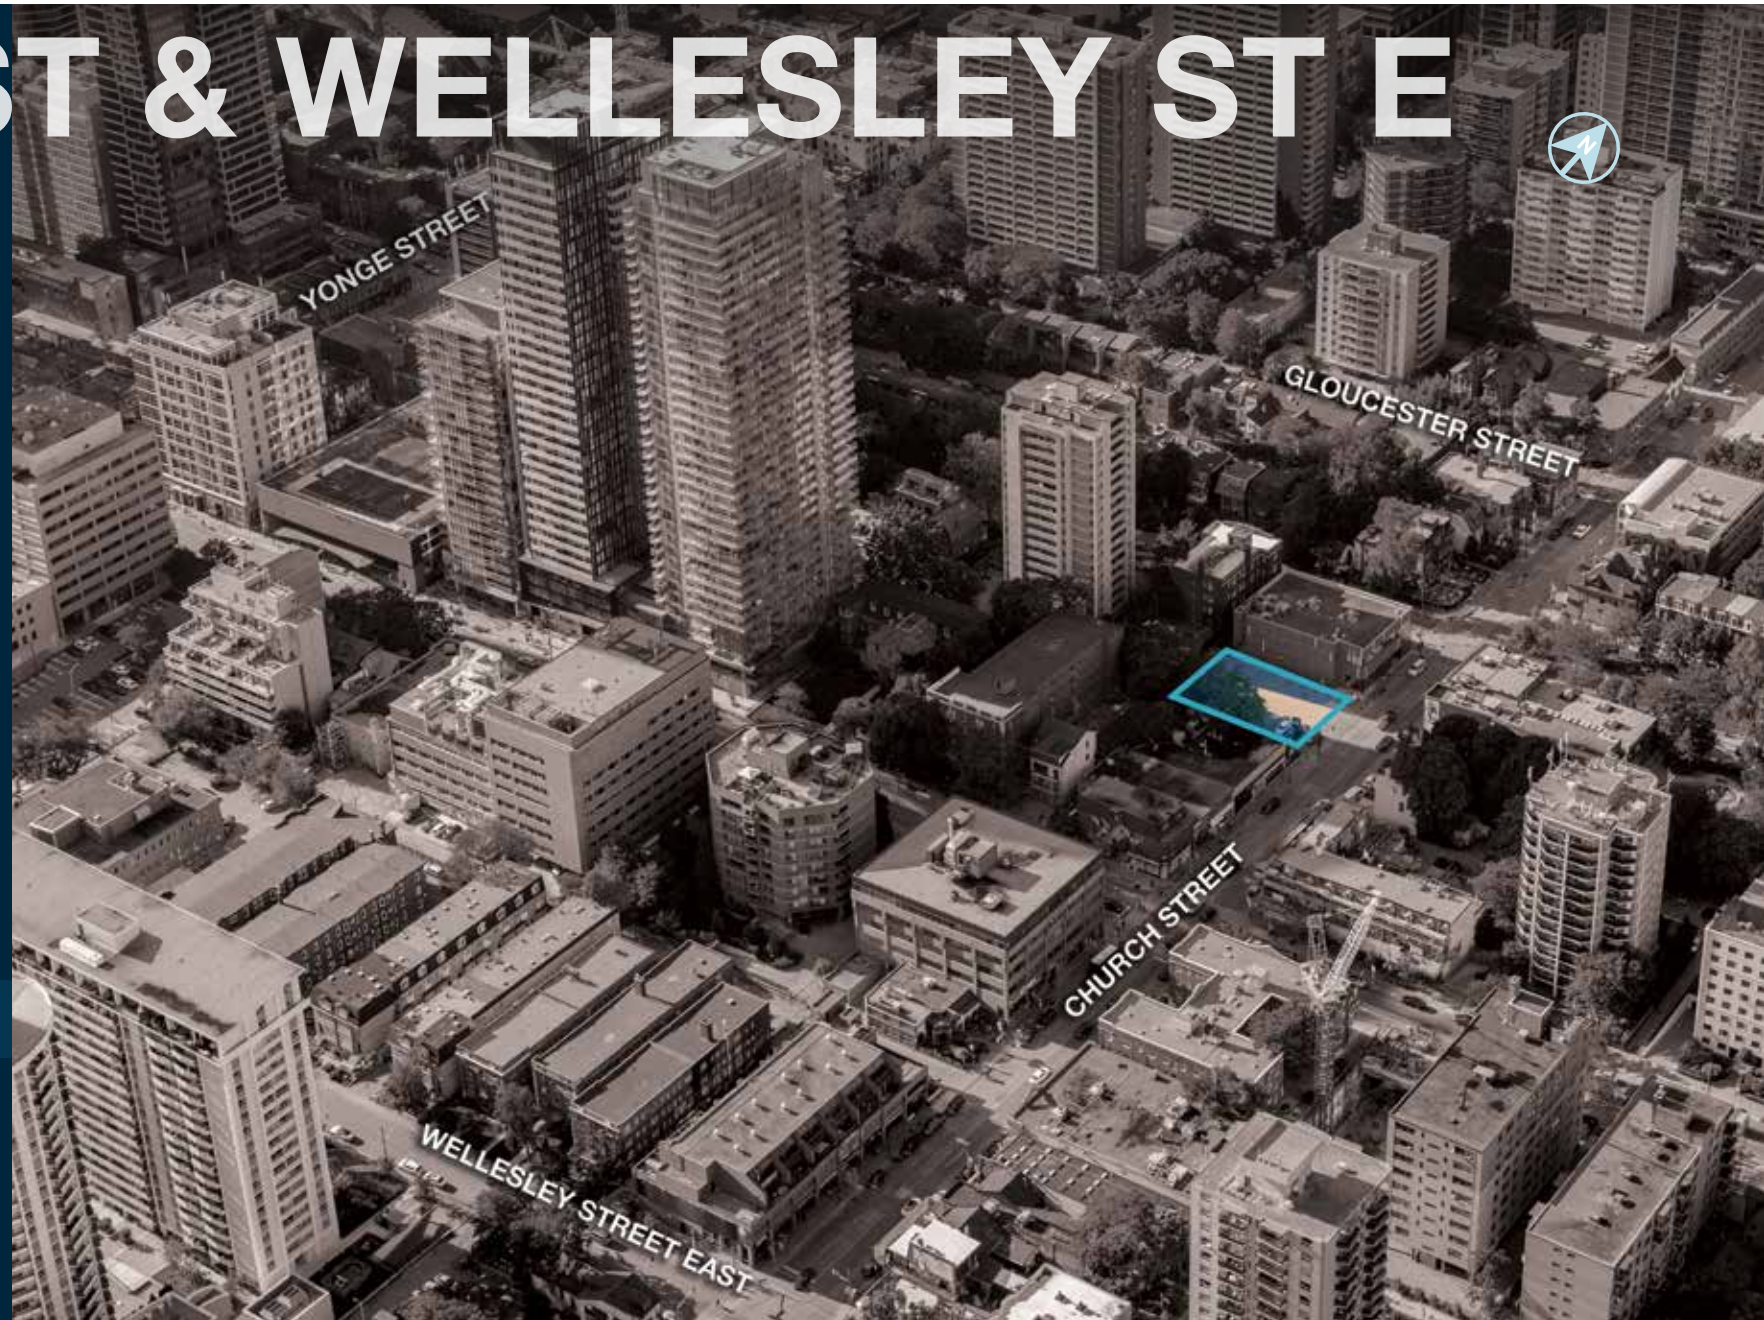

CHURCH ST & WELLESLEY ST E

Toronto, Ontario

LOCATION

572 Church St, Toronto ON

TOTAL GLA

2,330 sq. ft.

SITE FEATURES

Boutique mixed-use building located steps from Wellesley Station, Yonge St and Toronto Metropolitan University. Surrounded by hip and trendy bars and restaurants.

5553,435 (3 km)

707,384(5 km)

**CHURCH ST &
WELLESLEY ST E**
Toronto, Ontario

CHURCH STREET