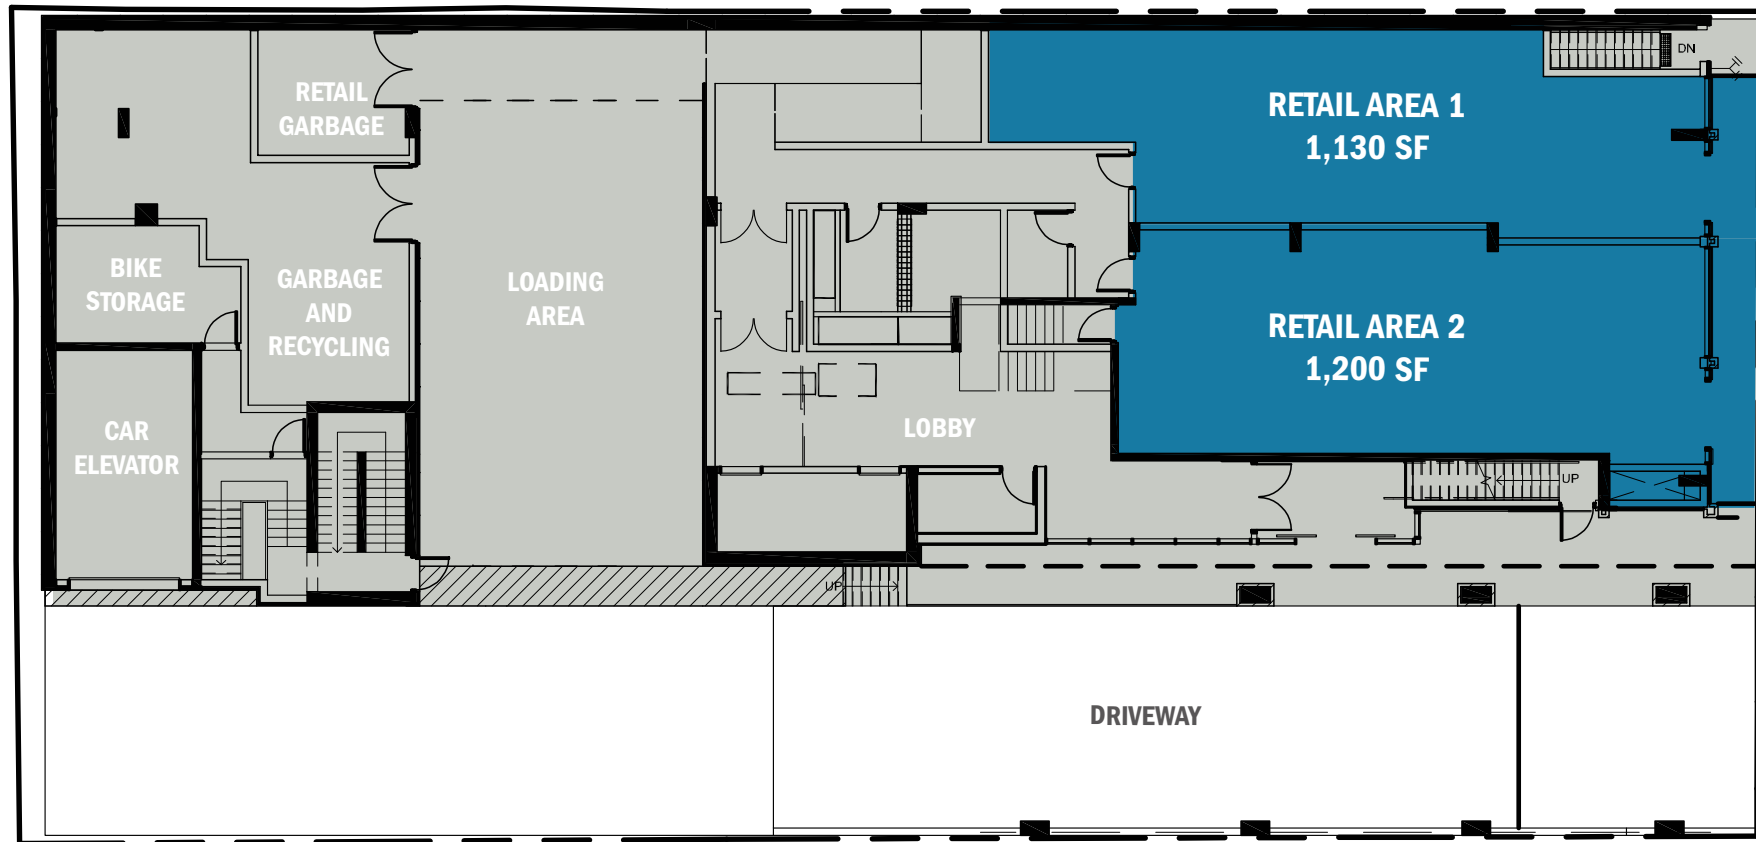

**CHURCH ST &
WELLESLEY ST E**
Toronto, Ontario

CHURCH STREET