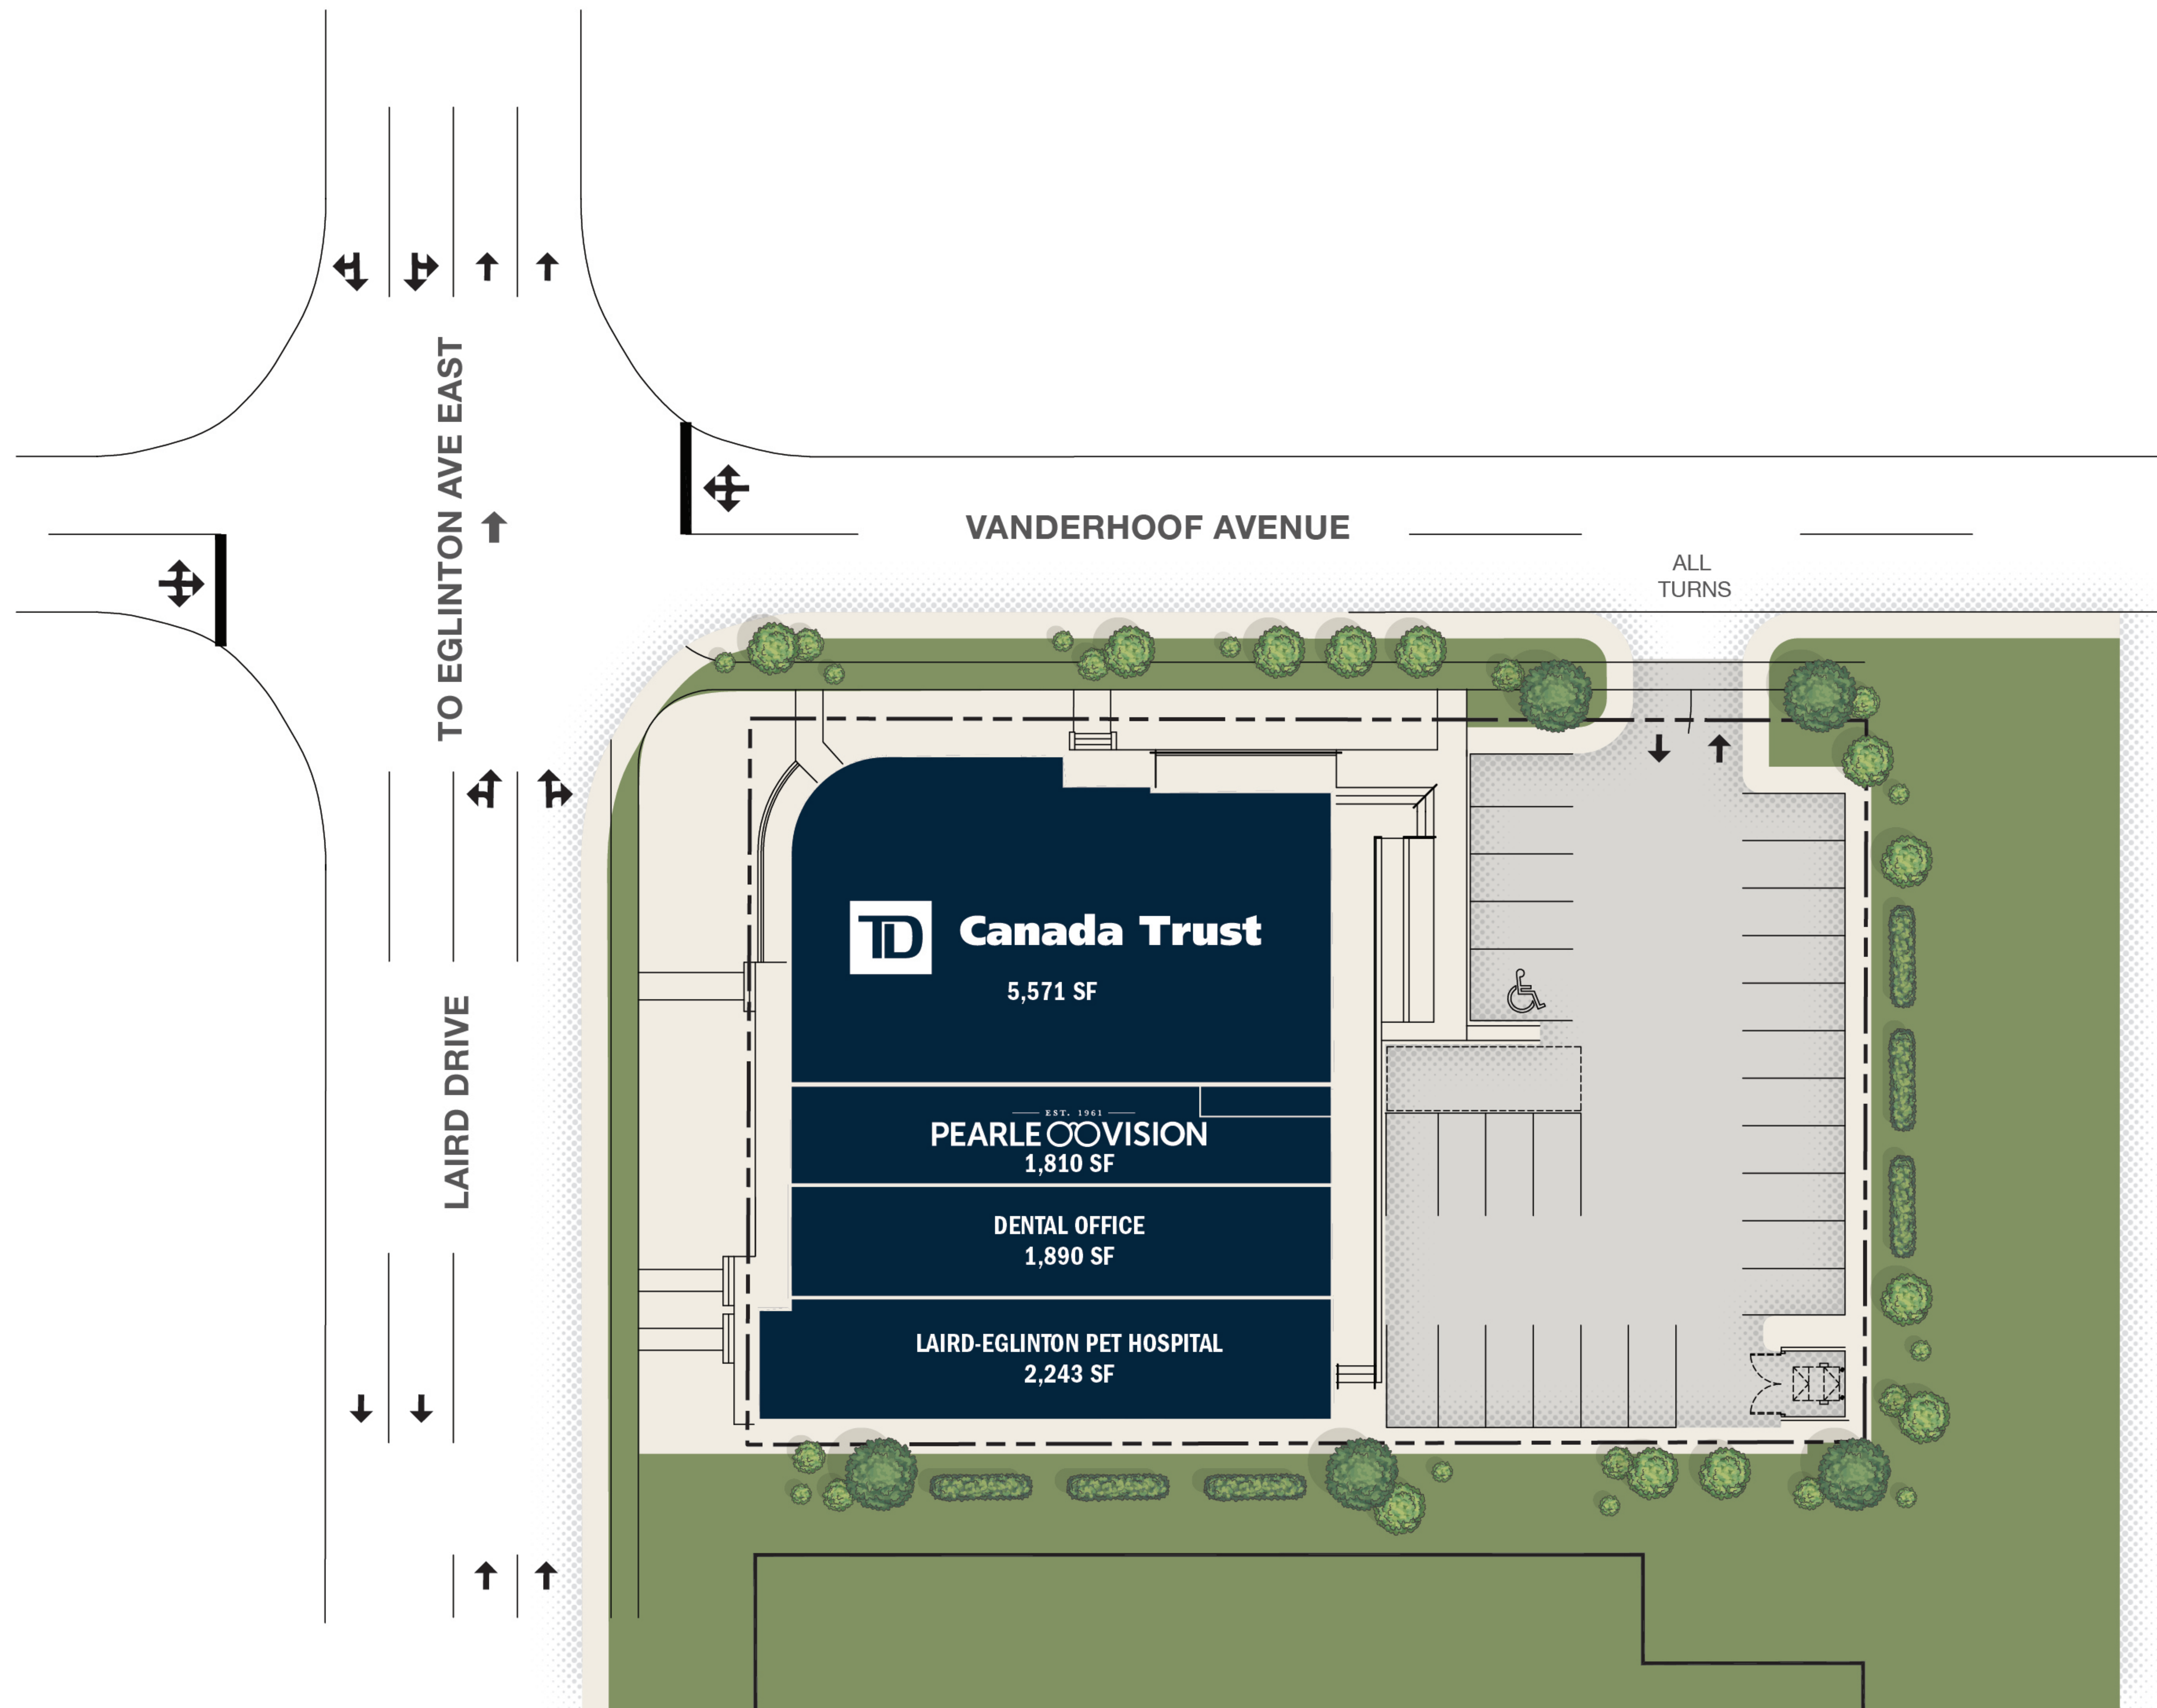

EGLINTON AVE E & LAIRD DR

Toronto, Ontario

TENANTS:

- TD Canada Trust
- Pearle Vision
- Laird-Eglinton Pet Hospital
- Dental Office