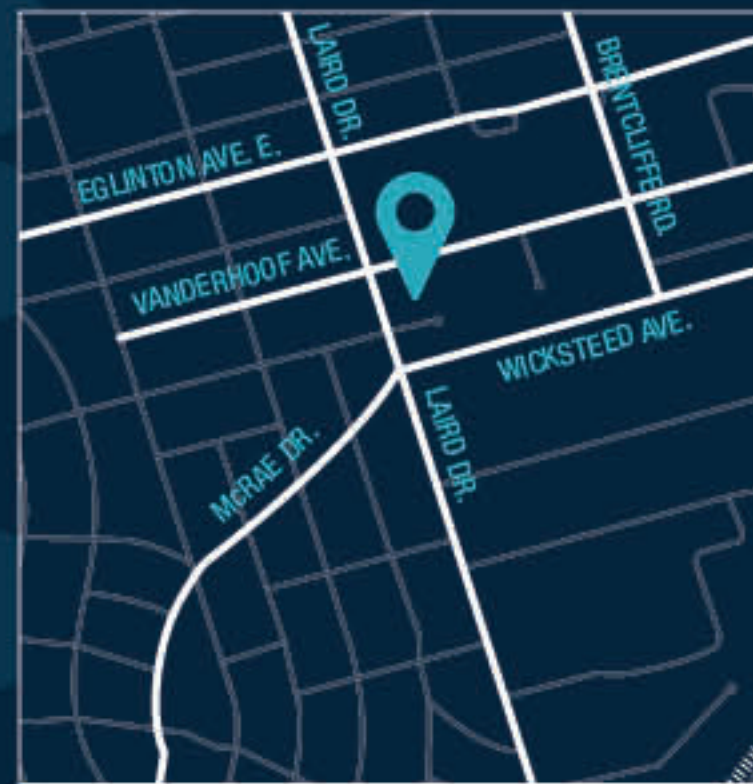

EGLINTON AVE E & LAIRD DR

Toronto, Ontario

LOCATION

Laird Dr south of Eglinton Ave at Vanderhoof Ave
Toronto, Ontario

TOTAL GLA

11,500 sq. ft.

SITE FEATURES

Prominent exposure on Laird Dr. Centrally
located in Leaside.

DEMOGRAPHICS

POPULATION

163,601 (3 km)
454,639 (5 km)

AVERAGE HOUSEHOLD INCOME

\$189,522 (3 km)
\$223,646 (5 km)

EMPLOYMENT

97,088 (3 km)
264,728 (5 km)

EGLINTON AVE E & LAIRD DR