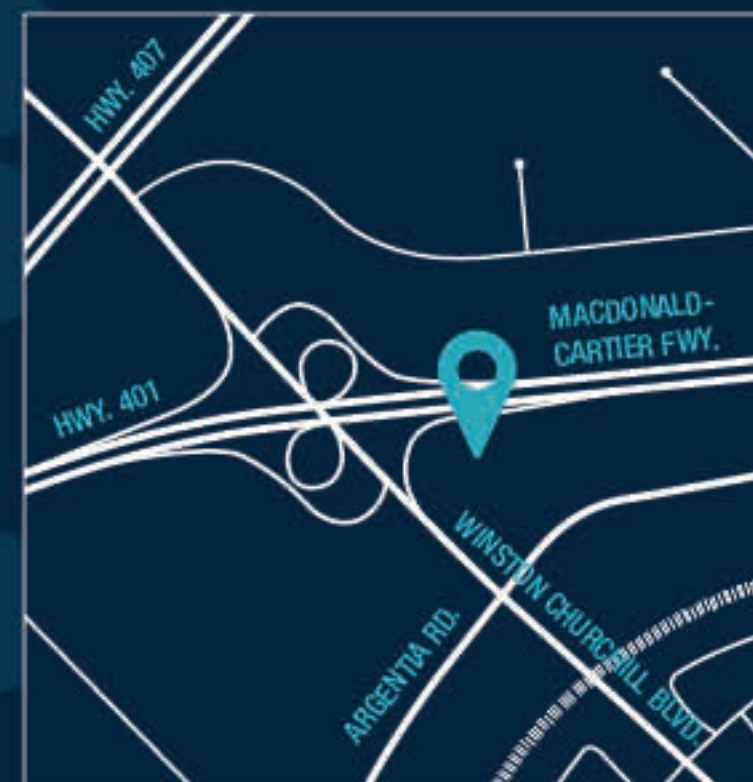

WINSTON ARGENTIA CENTRE

Mississauga, Ontario

LOCATION

Hwy 401 & Winston Churchill Blvd
Mississauga, Ontario

TOTAL GLA

105,500 sq. ft.

SITE FEATURES

Part of an established retail node. Situated across from Home Depot, Real Canadian Superstore and Walmart Supercentre.

DEMOGRAPHICS

POPULATION

45,186 (3 km)
115,465 (5 km)

AVERAGE HOUSEHOLD INCOME

\$138,266 (3 km)
\$145,475 (5 km)

EMPLOYMENT

13,010 (3 km)
56,673 (5 km)

WINSTON ARGENTIA CENTRE