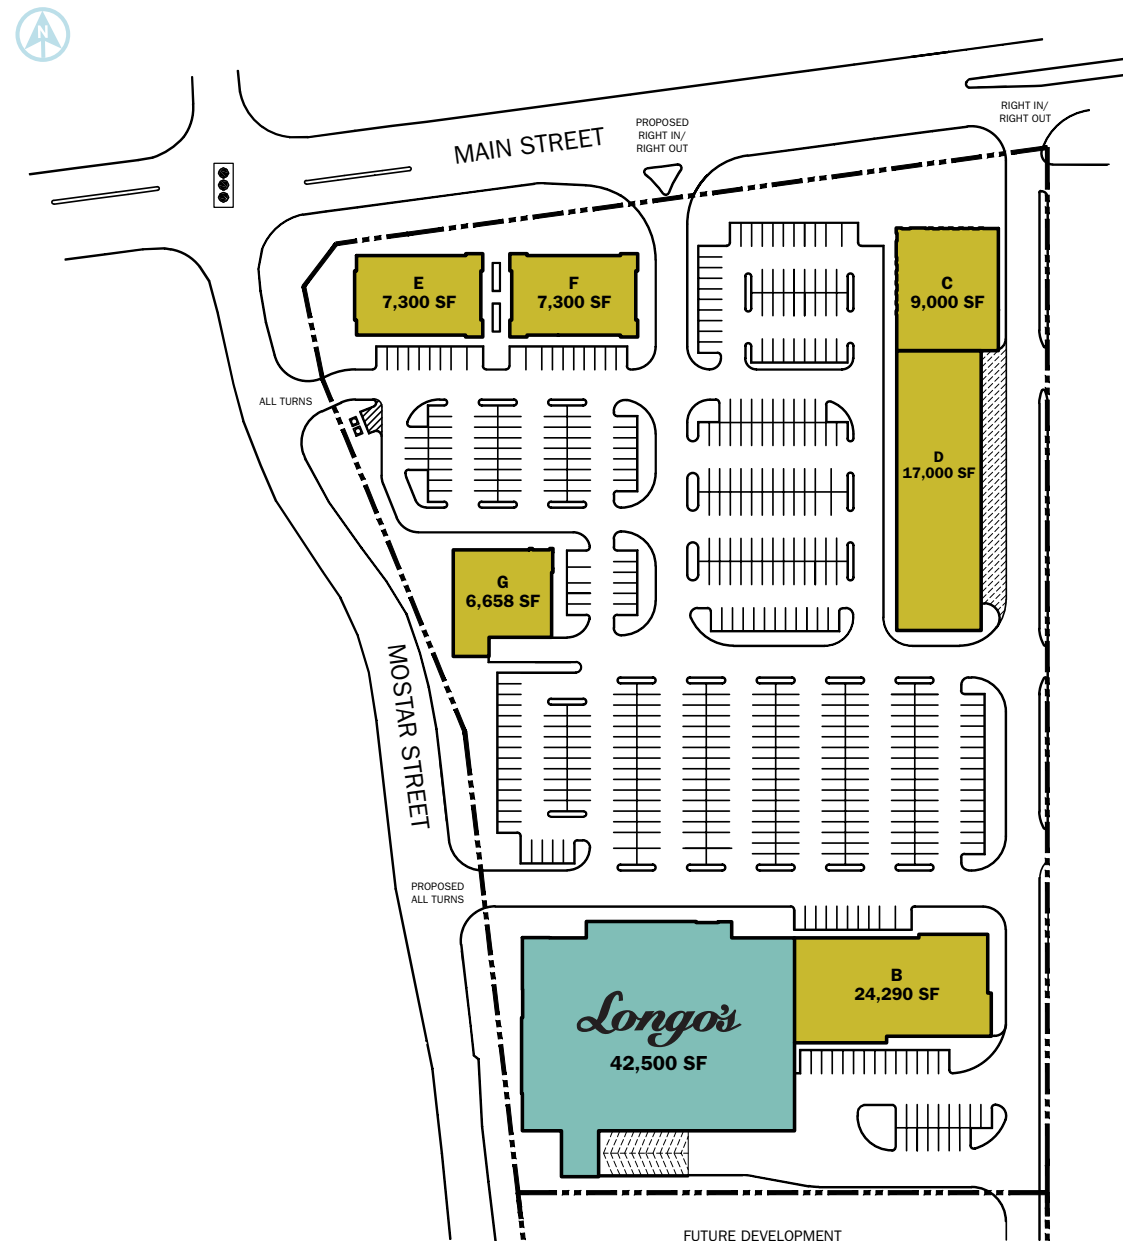

MAIN ST & MOSTAR ST
STOUFFVILLE, ONTARIO

MAIN ST & MOSTAR ST

STOUFFVILLE, ONTARIO

LOCATION

Main St & Mostar St
Stouffville, Ontario

TOTAL GLA

115,000 sq. ft.

SITE FEATURES

- Centrally located in the growing Stouffville market along the main commercial corridor

TENANTS

Longo's

DEMOGRAPHICS

Population

29,981 (3 km)

36,148 (5 km)

Average Household Income

\$132,794 (3 km)

\$131,646 (5 km)

Employment

8,048 (3 km)

13,731 (5 km)

■ AVAILABLE SPACE
■ LEASED SPACE