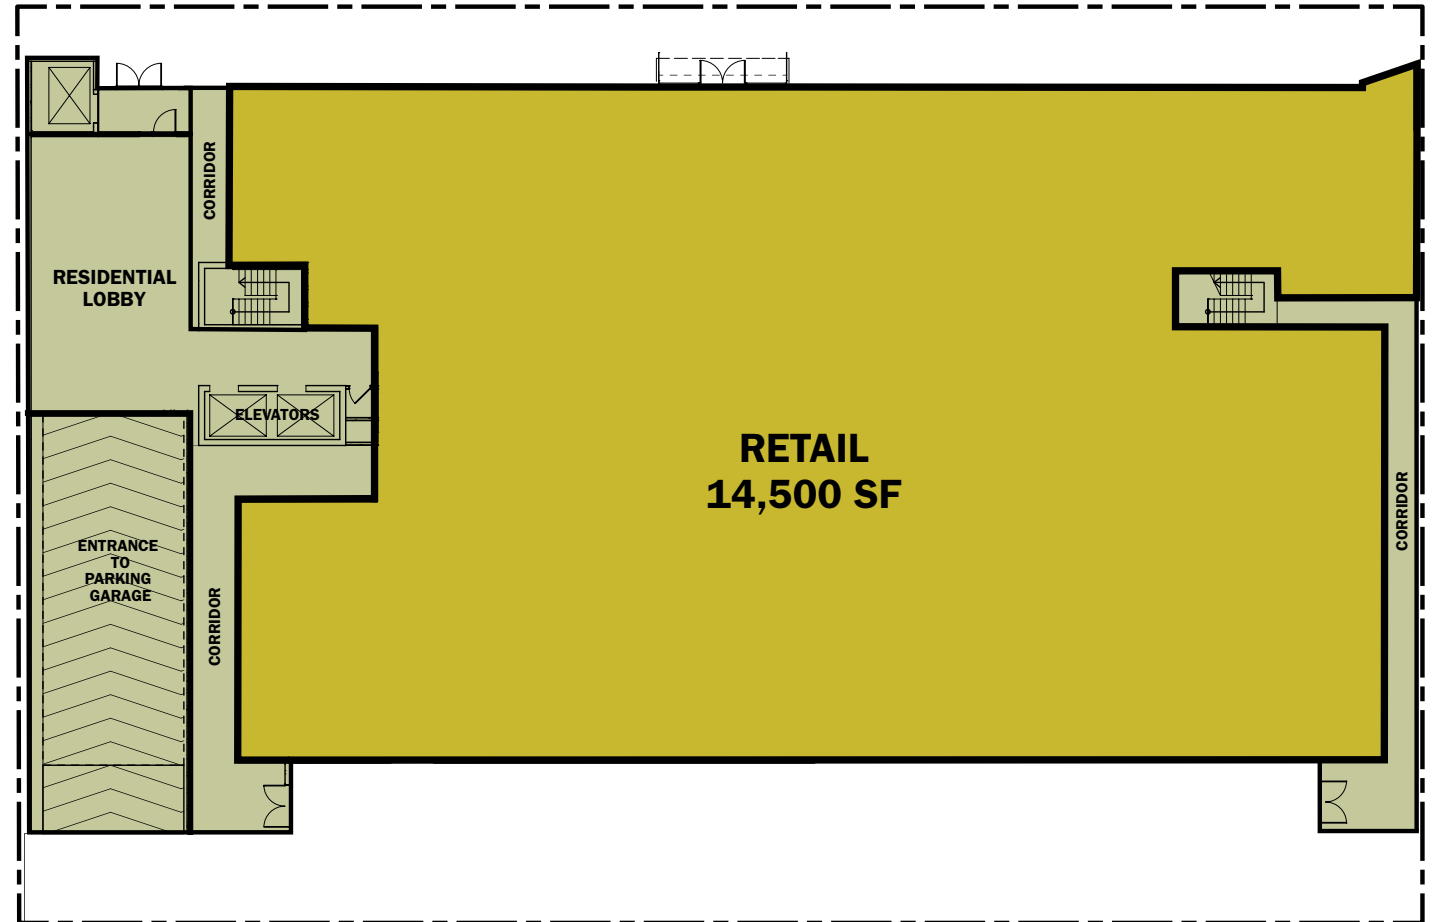

BLOOR STREET WEST