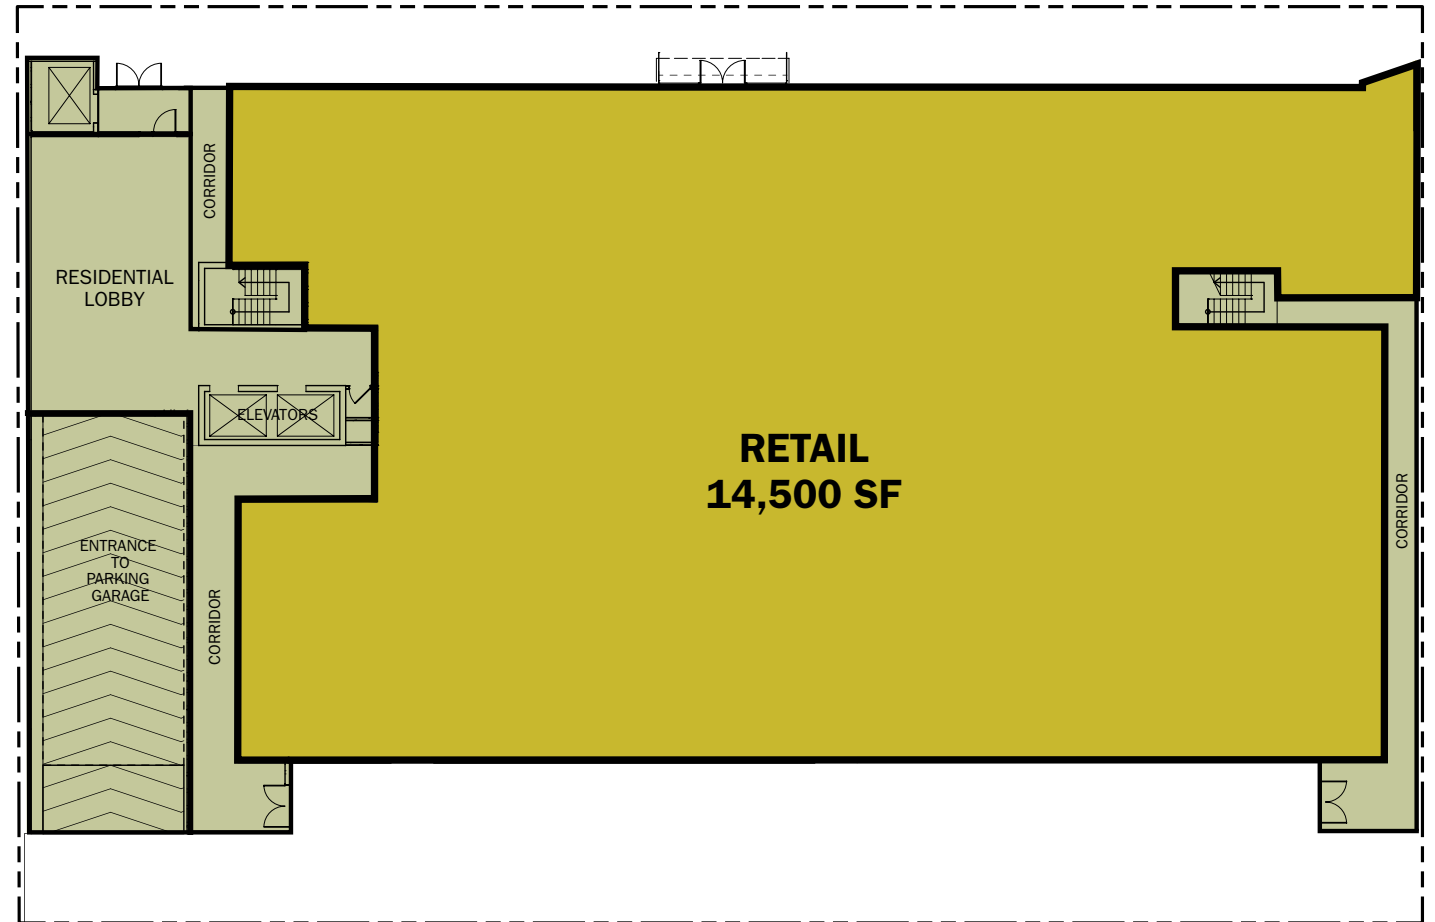

BLOOR STREET WEST