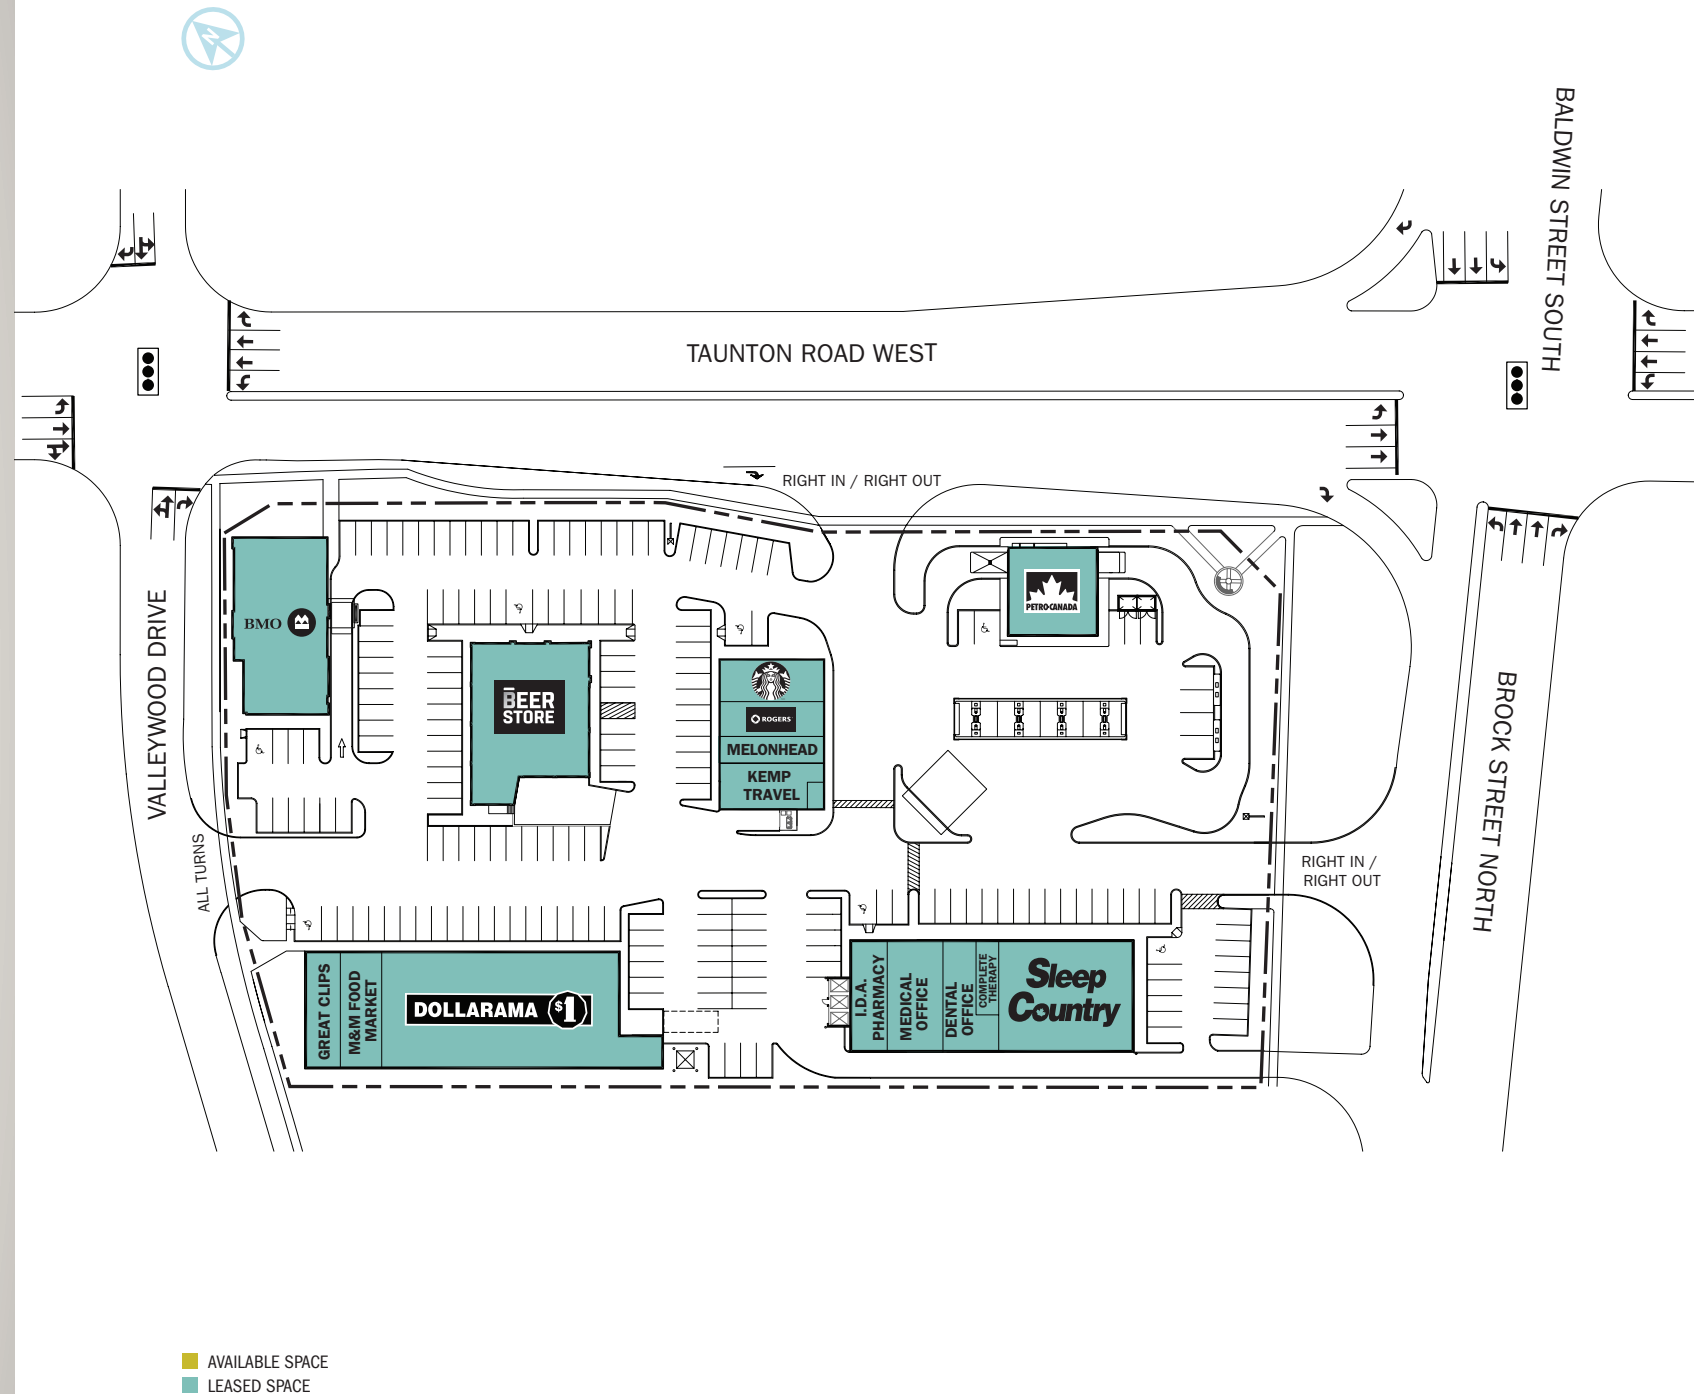

VALLEYWOOD CENTRE

WHITBY, ONTARIO

LOCATION

Brock St N/Baldwin St S
& Taunton Rd W
Whitby, Ontario

TOTAL GLA

40,000 sq. ft.

SITE FEATURES

- Part of strong, expanding retail node
- Surrounded by existing residential area
- Across from Walmart, Real Canadian Superstore and LCBO

TENANTS

Dollarama
Beer Store
BMO
Complete Therapy

Dental Office
Great Clips
I.D.A. Pharmacy
Kemp Travel
M&M Food Market
Medical Office
Melonhead
Petro Canada
Rogers Plus
Sleep Country
Starbucks

DEMOGRAPHICS

Population
52,548 (3 km)
108,064 (5 km)

Average Household Income
$133,077 (3 km)
$124,809 (5 km)

Employment
9,004 (3 km)
26,249 (5 km)

■ AVAILABLE SPACE
■ LEASED SPACE