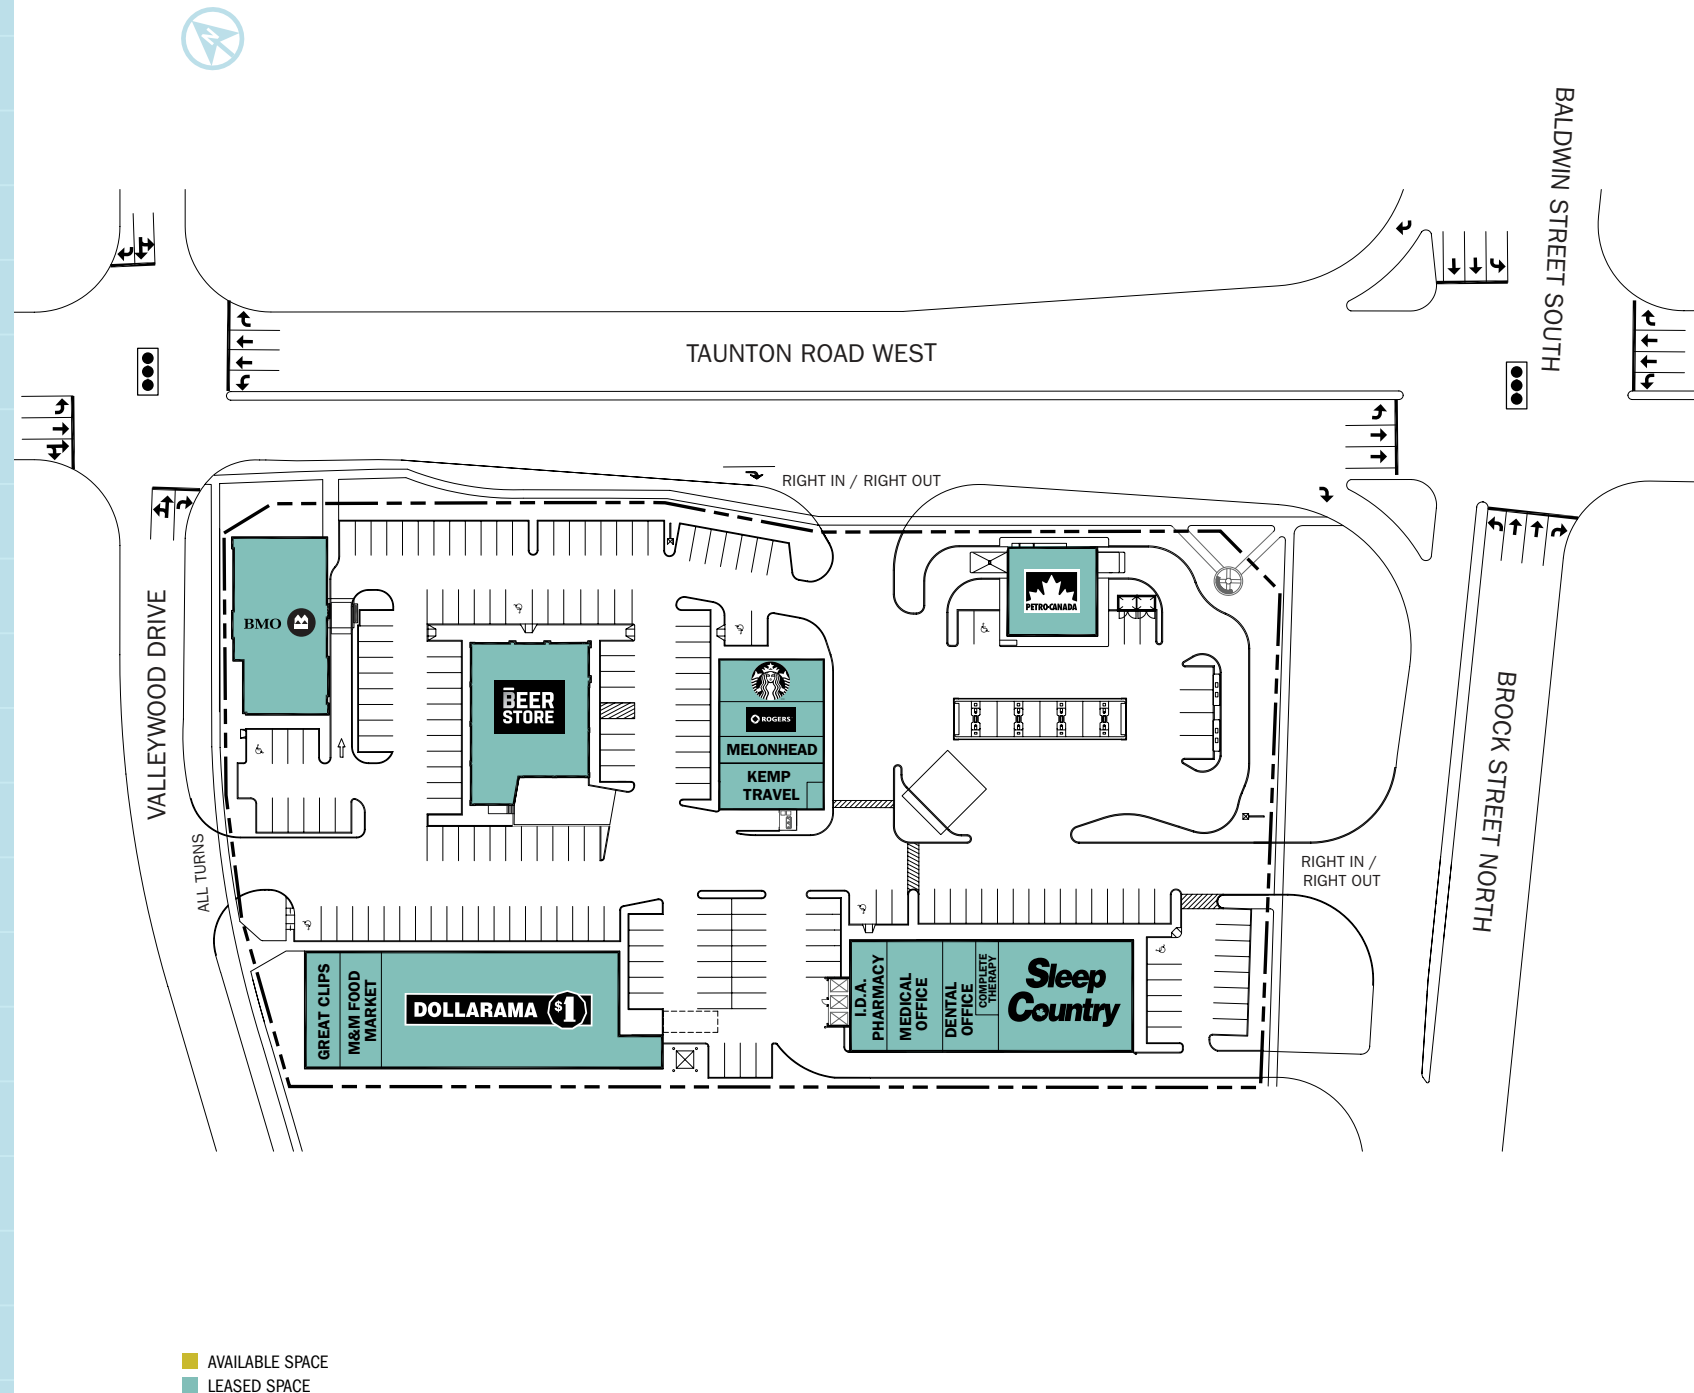

VALLEYWOOD CENTRE

WHITBY, ONTARIO

LOCATION

Brock St N/Baldwin St S
& Taunton Rd W
Whitby, Ontario

TOTAL GLA

40,000 sq. ft.

SITE FEATURES

- Part of strong, expanding retail node
- Surrounded by existing residential area
- Across from Walmart, Real Canadian Superstore and LCBO

TENANTS

Dollarama
Beer Store
BMO
Complete Therapy

Dental Office
Great Clips
I.D.A. Pharmacy
Kemp Travel
M&M Food Market
Medical Office
Melonhead
Petro Canada
Rogers Plus
Sleep Country
Starbucks

DEMOGRAPHICS

Population

52,642 (3 km)
107,585 (5 km)

Average Household Income

$141,677 (3 km)
$130,871 (5 km)

Employment

11,982 (3 km)
30,490 (5 km)

■ AVAILABLE SPACE
■ LEASED SPACE