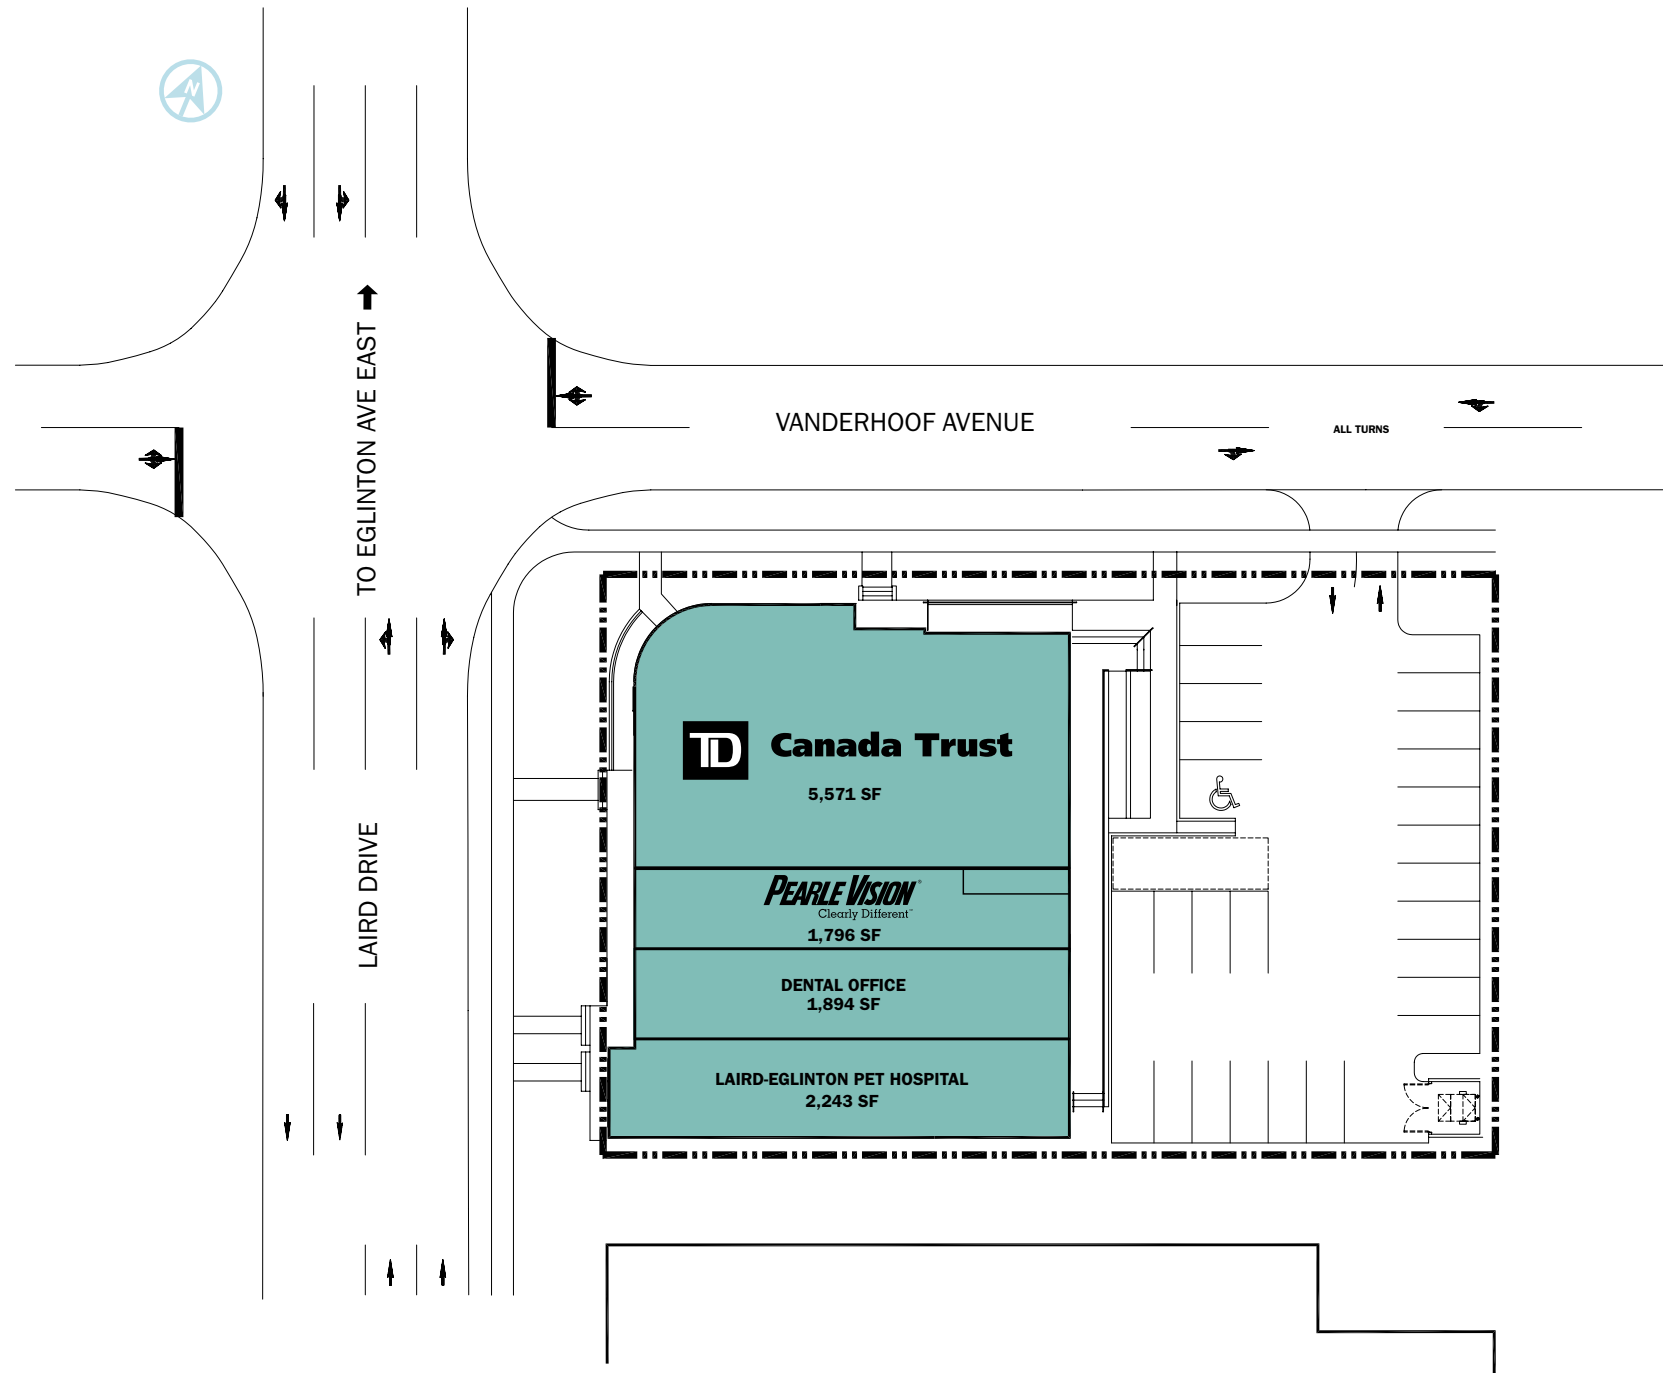

EGLINTON AVE E & LAIRD DR

TORONTO, ONTARIO

LOCATION

Laird Dr south of Eglinton Ave at Vanderhoof Ave
Toronto, Ontario

SITE FEATURES

- Prominent exposure on Laird Dr.
- Centrally located in Leaside

TENANTS

TD Canada Trust
Pearle Vision
Laird-Eglinton Pet Hospital
Dental Office

TOTAL GLA

10,000 sq. ft.

DEMOGRAPHICS

Population

148,278 (3 km)
415,832 (5 km)

Average Household Income

$142,769 (3 km)
$170,367 (5 km)

Employment

93,896 (3 km)
279,884 (5 km)

■ AVAILABLE SPACE
■ LEASED SPACE