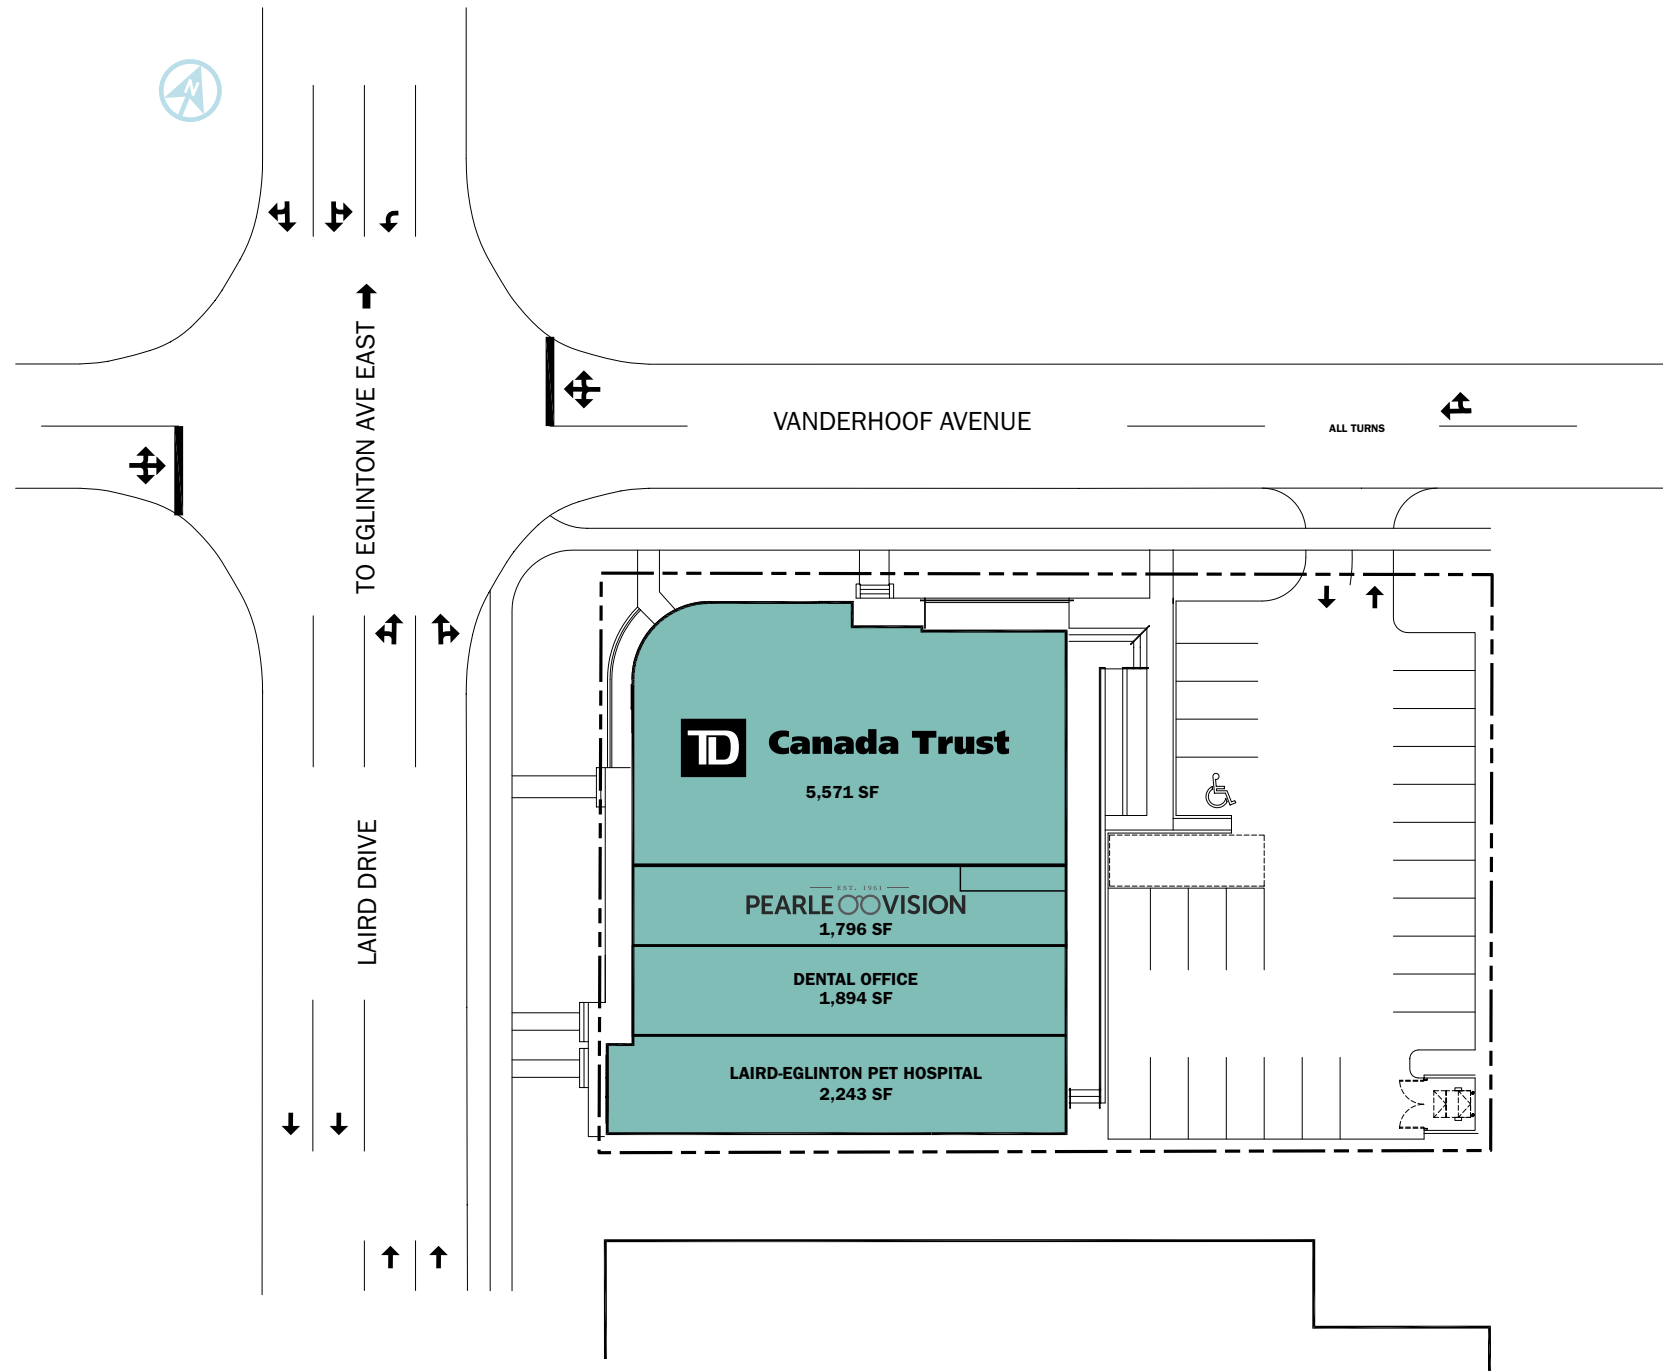

EGLINTON AVE E & LAIRD DR

TORONTO, ONTARIO

LOCATION

Laird Dr south of Eglinton Ave at Vanderhoof Ave
Toronto, Ontario

SITE FEATURES

- Prominent exposure on Laird Dr.
- Centrally located in Leaside

TENANTS

TD Canada Trust
Pearle Vision
Laird-Eglinton Pet Hospital
Dental Office

TOTAL GLA

10,000 sq. ft.

DEMOGRAPHICS

Population

149,635 (3 km)
415,024 (5 km)

Average Household Income

$148,938 (3 km)
$177,792 (5 km)

Employment

100,225 (3 km)
296,627 (5 km)

■ AVAILABLE SPACE
■ LEASED SPACE