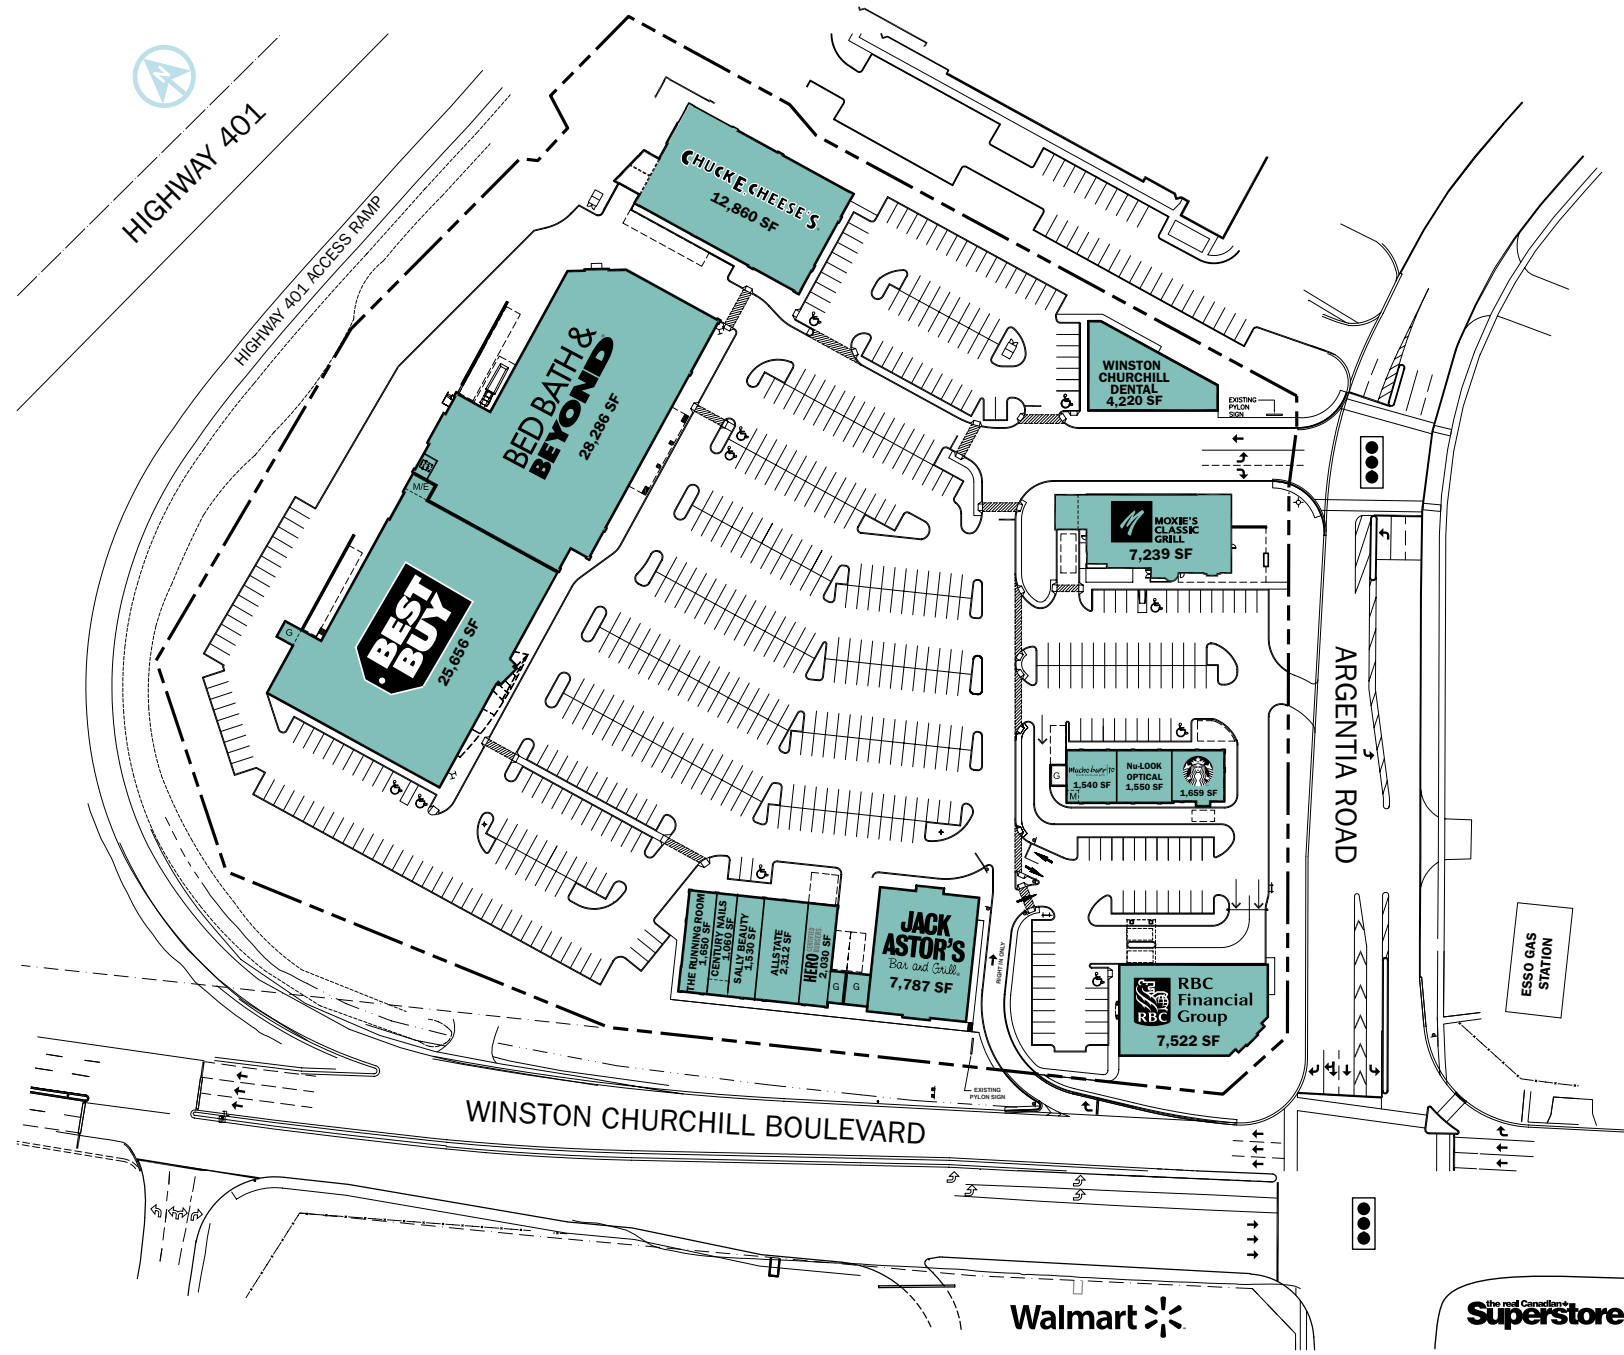

WINSTON ARGENTIA CENTRE

MISSISSAUGA, ONTARIO

LOCATION

Hwy 401 & Winston Churchill Blvd
Mississauga, Ontario

TOTAL GLA

110,000 sq. ft.

SITE FEATURES

- Part of an established retail node
- Situated across from Home Depot, Real Canadian Superstore and Walmart Supercentre

TENANTS

Bed, Bath & Beyond
Best Buy
Allstate Insurance
Century Nails
Chuck E. Cheese's

Hero Certified Burger
Jack Astor's
Moxie's Classic Grill
Mucho Burrito
Nu-Look Optical
RBC
Sally Beauty
Starbucks
The Running Room
Winston Churchill Dental

DEMOGRAPHICS

Population

47,584 (3 km)
106,142 (5 km)

Average Household Income

$125,842 (3 km)
$132,982 (5 km)

Employment

12,208 (3 km)
60,705 (5 km)

■ AVAILABLE SPACE
■ LEASED SPACE